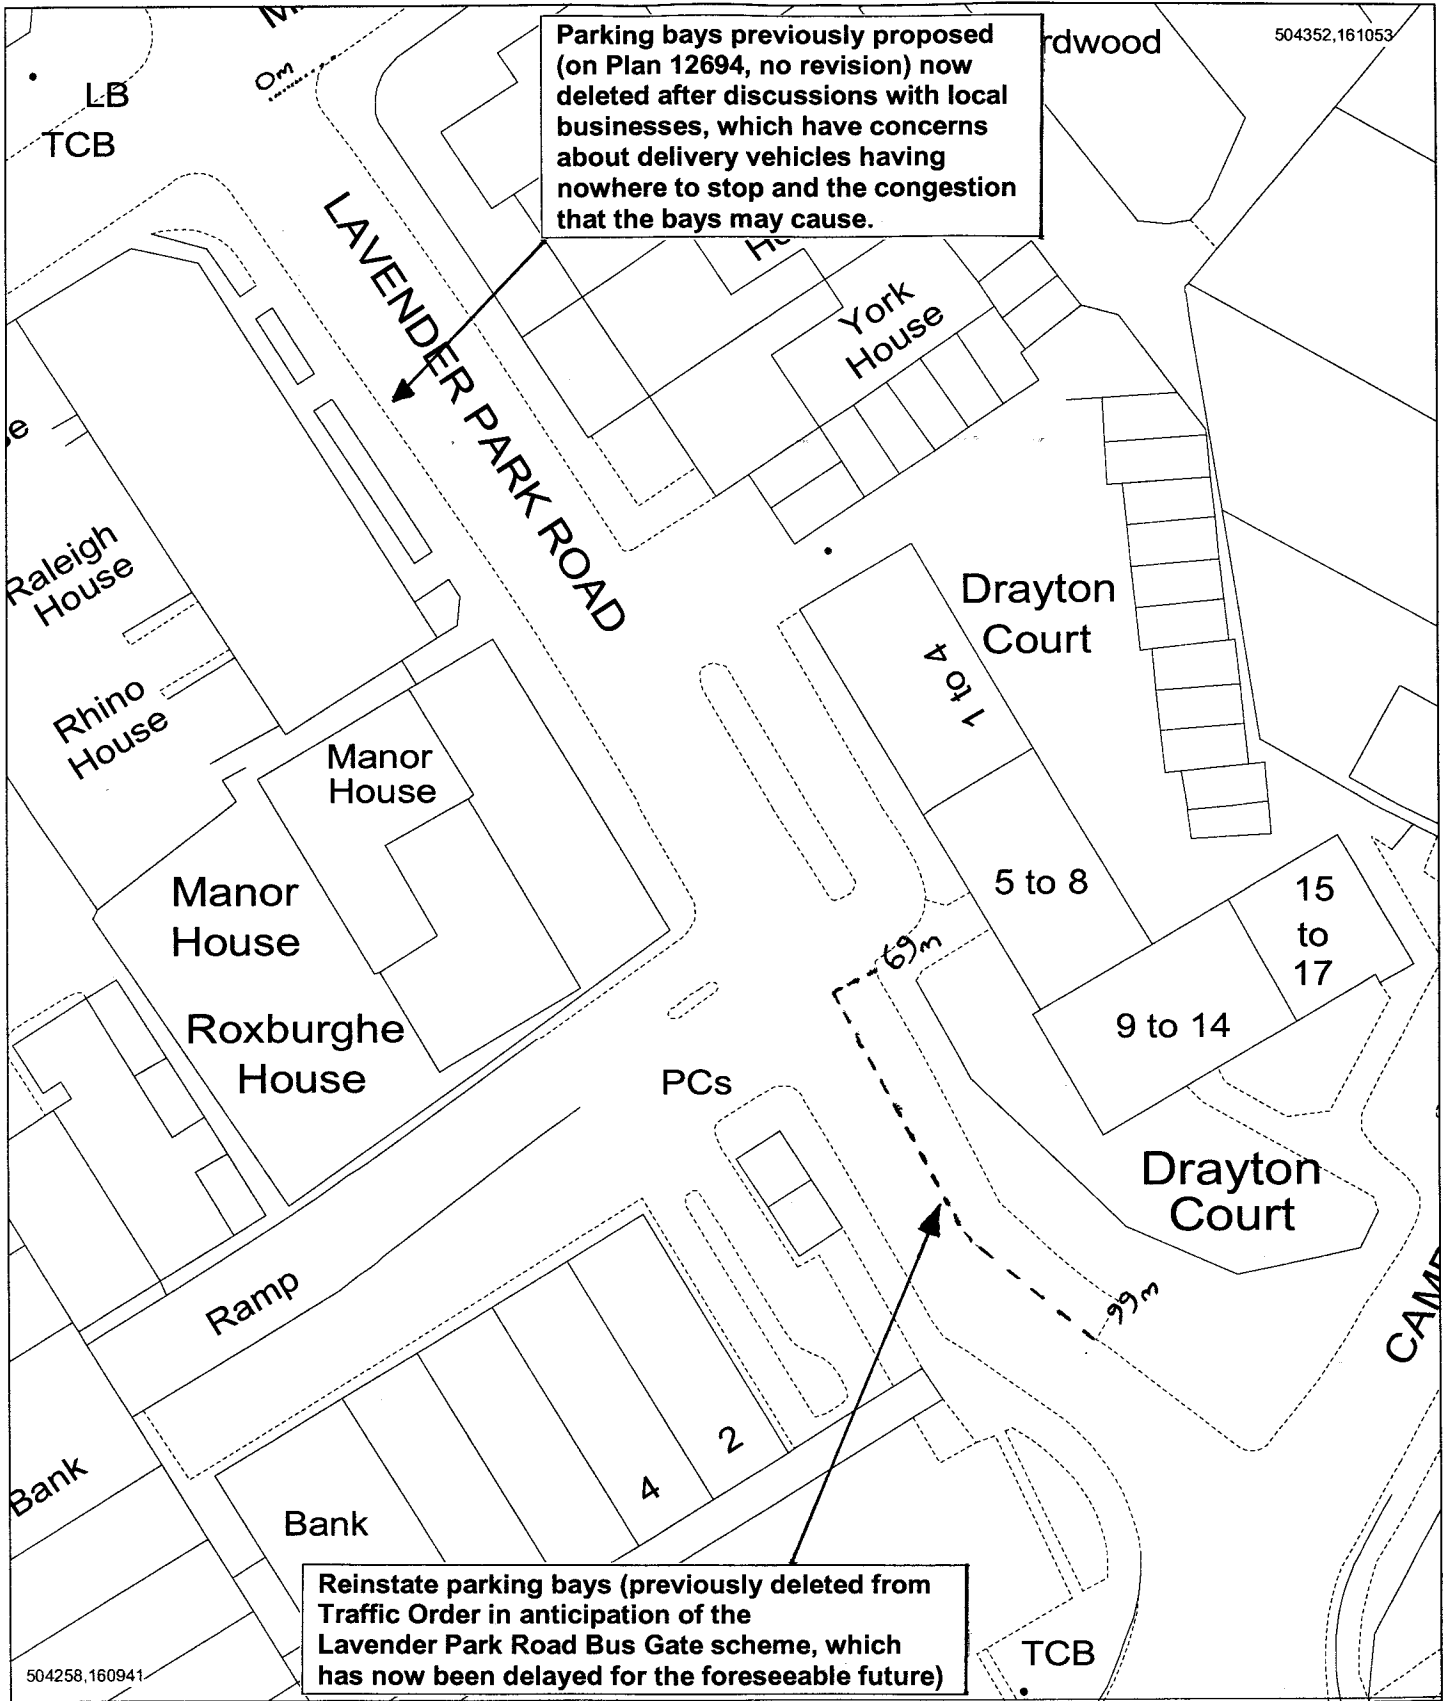

# High Street, Old Woking junction with Treatham Crescent - proposed waiting restrictions

Date: 08/05/2008

Printed by: JM

Drawing No.: 12655

© Crown Copyright Licence No. 100019613,  
Surrey County Council, 2006. Except A-Z  
mapping © Copyright of the Publishers  
Geographers A-Z Map Company Ltd.

**Scale 1:500**

## Lavender Park Road, West Byfleet - reinstated parking bays

 GRID NORTH	Date: 17/06/2008 Printed by: kdp Drawing No.: 12694 rev A	© Crown Copyright Licence No. 100019613, Surrey County Council, 2006. Except A-Z mapping © Copyright of the Publishers Geographers' A-Z Map Company Ltd.	 <b>SURREY</b> COUNTY COUNCIL Environment
	<b>Scale 1:500</b>		